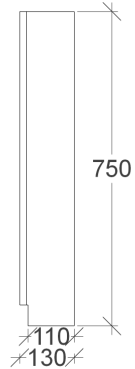

# INFINITY MIRROR CABINET SPECIFICATIONS

RIFCO

EST. 1975

SIDE VIEW

FRONT VIEW

ALL SIZES SHOWN ARE NOMINAL & SHOULD BE CHECKED PRIOR TO  
INSTALLATION