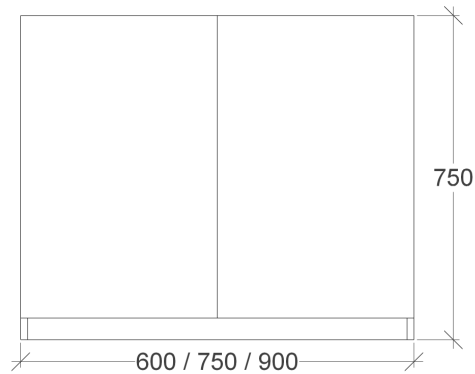

# INFINITY MIRROR CABINET SPECIFICATIONS

RIFCO

EST. 1975

SIDE VIEW

FRONT VIEW

ALL SIZES SHOWN ARE NOMINAL & SHOULD BE CHECKED PRIOR TO  
INSTALLATION