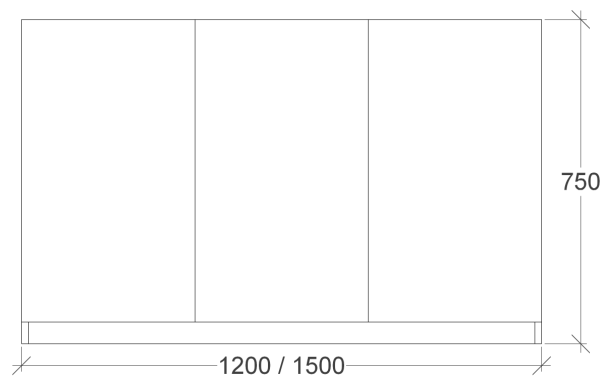

# INFINITY MIRROR CABINET SPECIFICATIONS

RIFCO

EST. 1975

SIDE VIEW

FRONT VIEW

ALL SIZES SHOWN ARE NOMINAL & SHOULD BE CHECKED PRIOR TO  
INSTALLATION