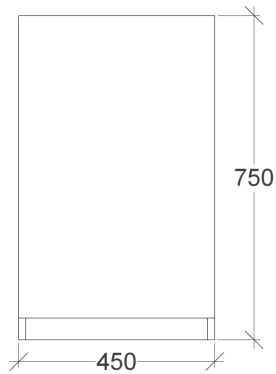

# INFINITY MIRROR CABINET SPECIFICATIONS

RIFCO

EST. 1975

SIDE VIEW

FRONT VIEW

ALL SIZES SHOWN ARE NOMINAL & SHOULD BE CHECKED PRIOR TO  
INSTALLATION